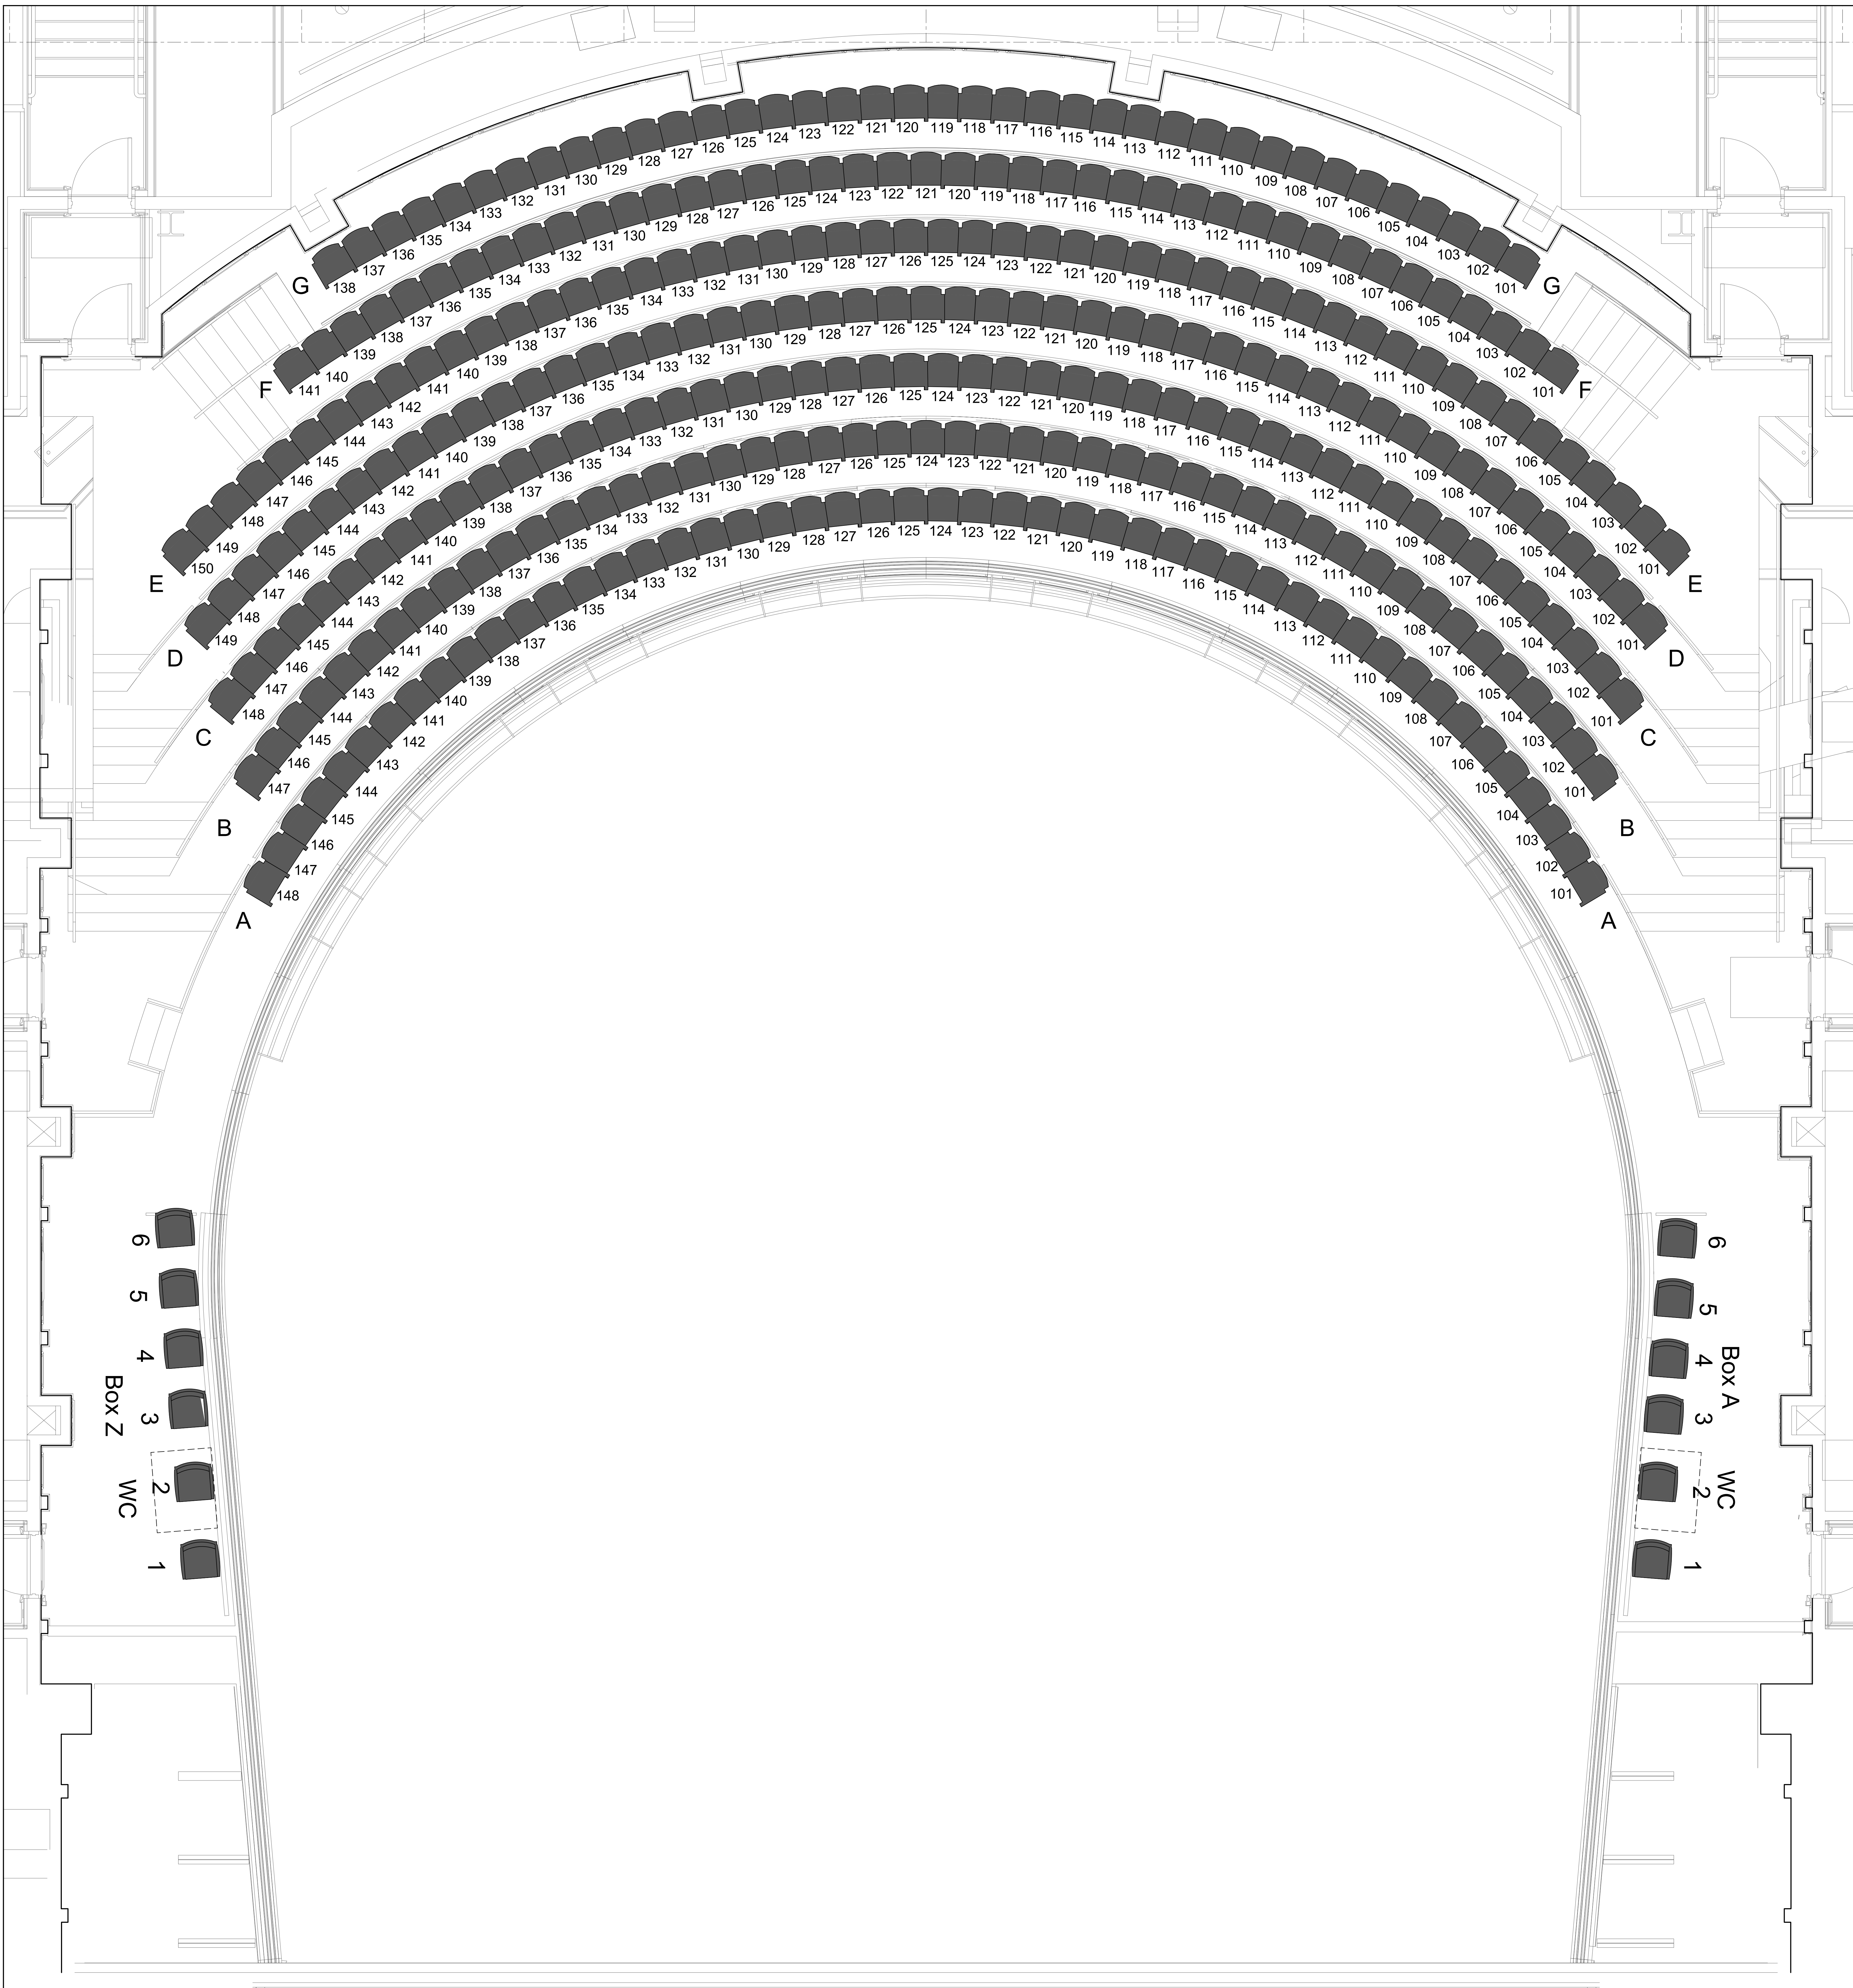

Orchestra Level

Box Tier Level

PERFORMANCE HALL

Mezzanine

Balcony